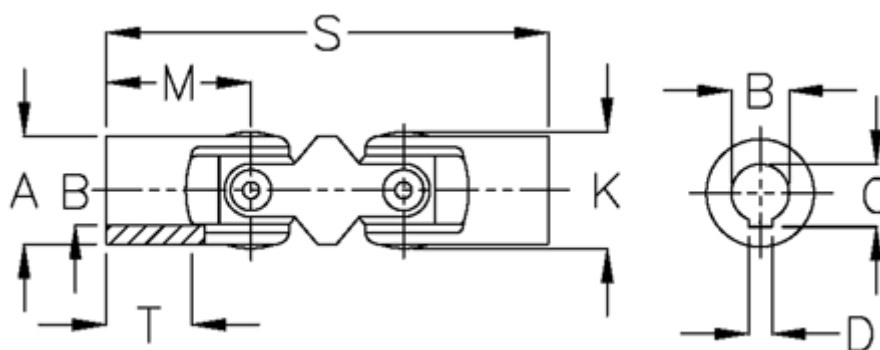

Data Sheet

Article number: 07740303

Description: Double cross joint w/slide bearing
0.740.303

Measures

A	= 40	T = 32
B H7	= 25	
C	= 28.3	
D	= 8	
K	= 42.0	
M	= 54	
MD max N m	= 160	
s	= 156	